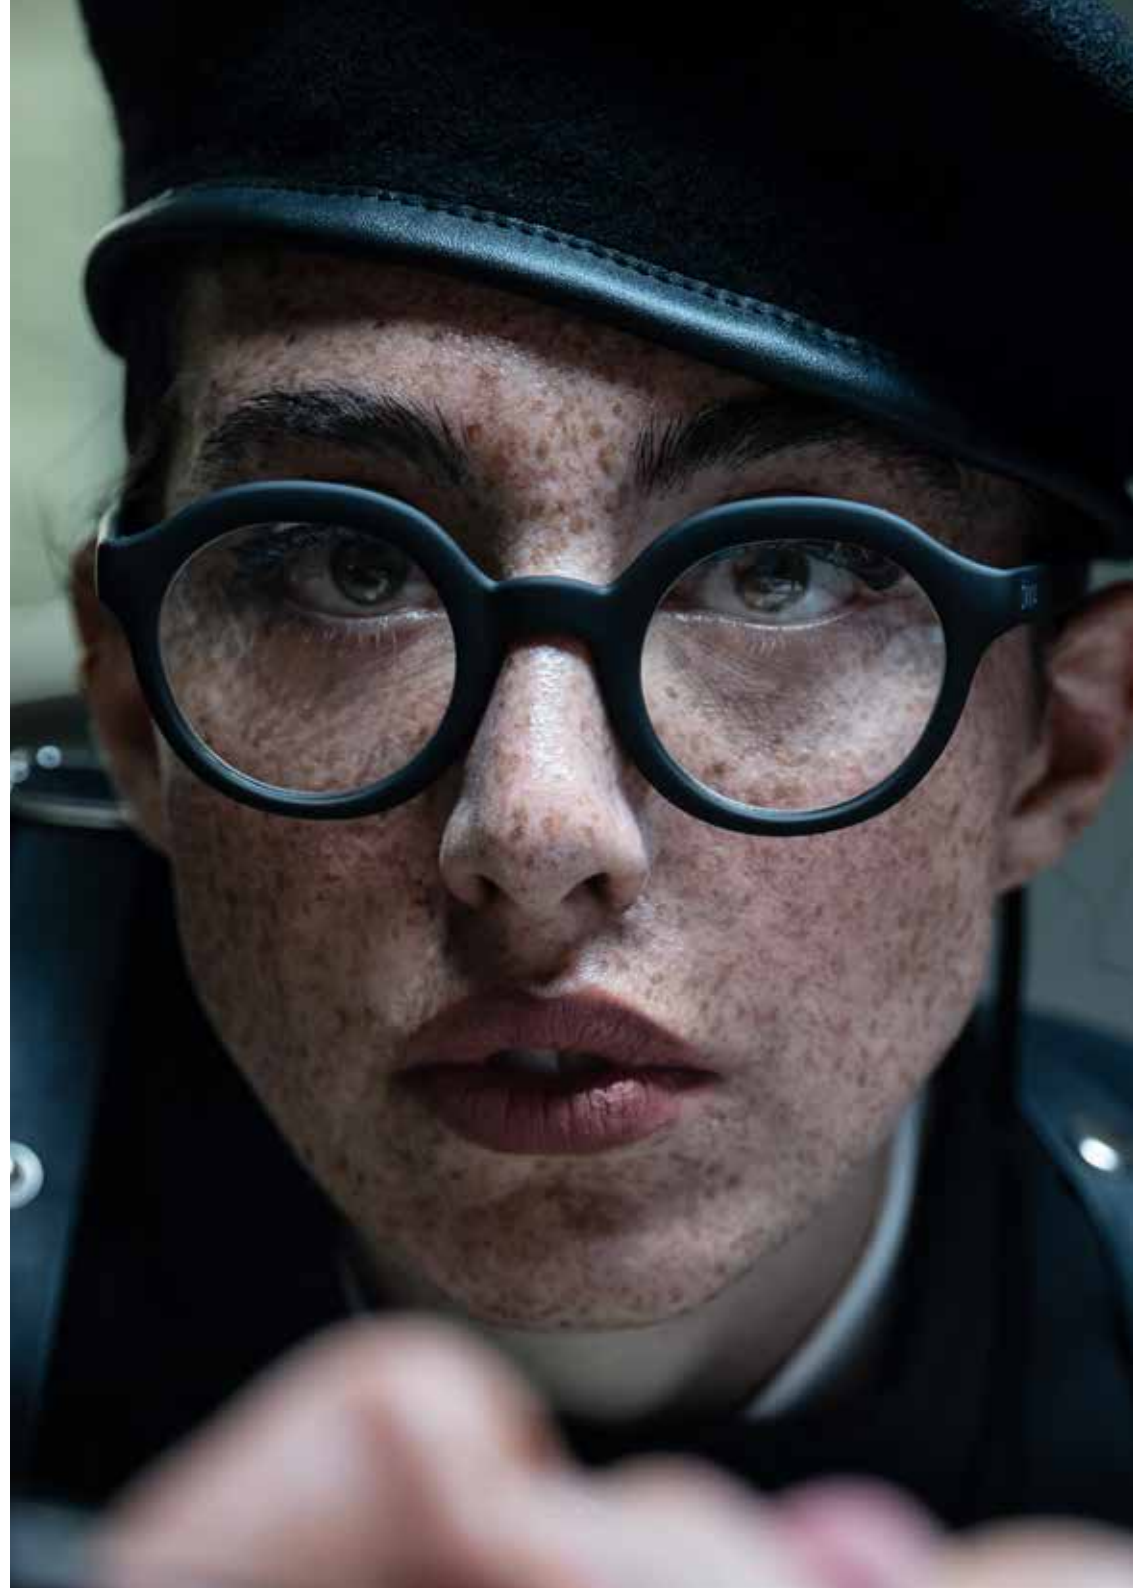

OKKIA

MODEL: OK041

DRAWING N°:64

DATE: 23/02/2023

LENS TYPE: reading lenses

LENS :40mm X 44mm

FRAME: 134 mm

BRIDGE: 27 mm

TEMPLES:139 mm

POWERS:

- 1.00
- 1.50
- 2.00
- 2,50
- 3.00

OK041B3H

Black w. 3 points havana
mod.LAURO

OK041GS

Green sage
mod.LAURO

OK041RD

Red
mod.LAURO

OK041RO

Translucent rose
mod.LAURO